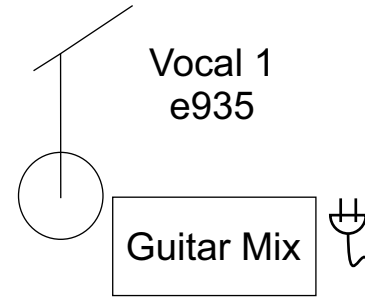

SR

SL

AMPEG
SVT-CL
DI-OUT

AMPEG
8x10

DRUM
MIX

VOX AC30

(Mic w/ SM57
or e609)

Fender
Twin Reverb

Summary

Guitar

2x E609 or Sm57

Vocal

2x E935

Bass

DI

Mix