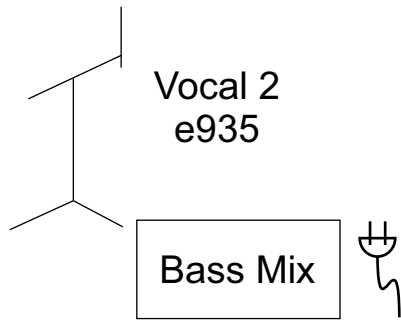

SR

SL

AMPEG
SVT-CL
DI-OUT

AMPEG
8x10

DRUM
MIX

VOX AC30

(Mic w/ SM57
or e609)

Fender
Twin Reverb

Summary

Guitar

2x E609 or Sm57

Vocal

2x E935

Bass

DI

Mix