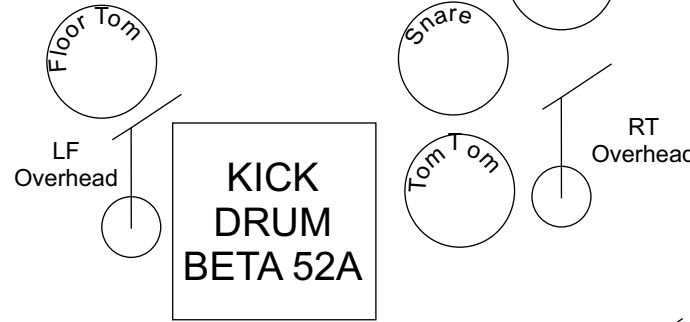

SR

SL

AMPEG
SVT-CL
DI-OUT

AMPEG
8x10

DRUM
MIX

VOX AC30

(Mic w/ SM57
or e609)

Fender
Twin Reverb

Summary

Guitar

2x E609 or Sm57

Vocal

2x E935

Bass

DI

Mix

3x Monitor Mixes

Drum

4x Sm57 (or comparable)

2x Overhead

1x Beta 52A (or comparable)

the-182's
www.blink-182tribute.com